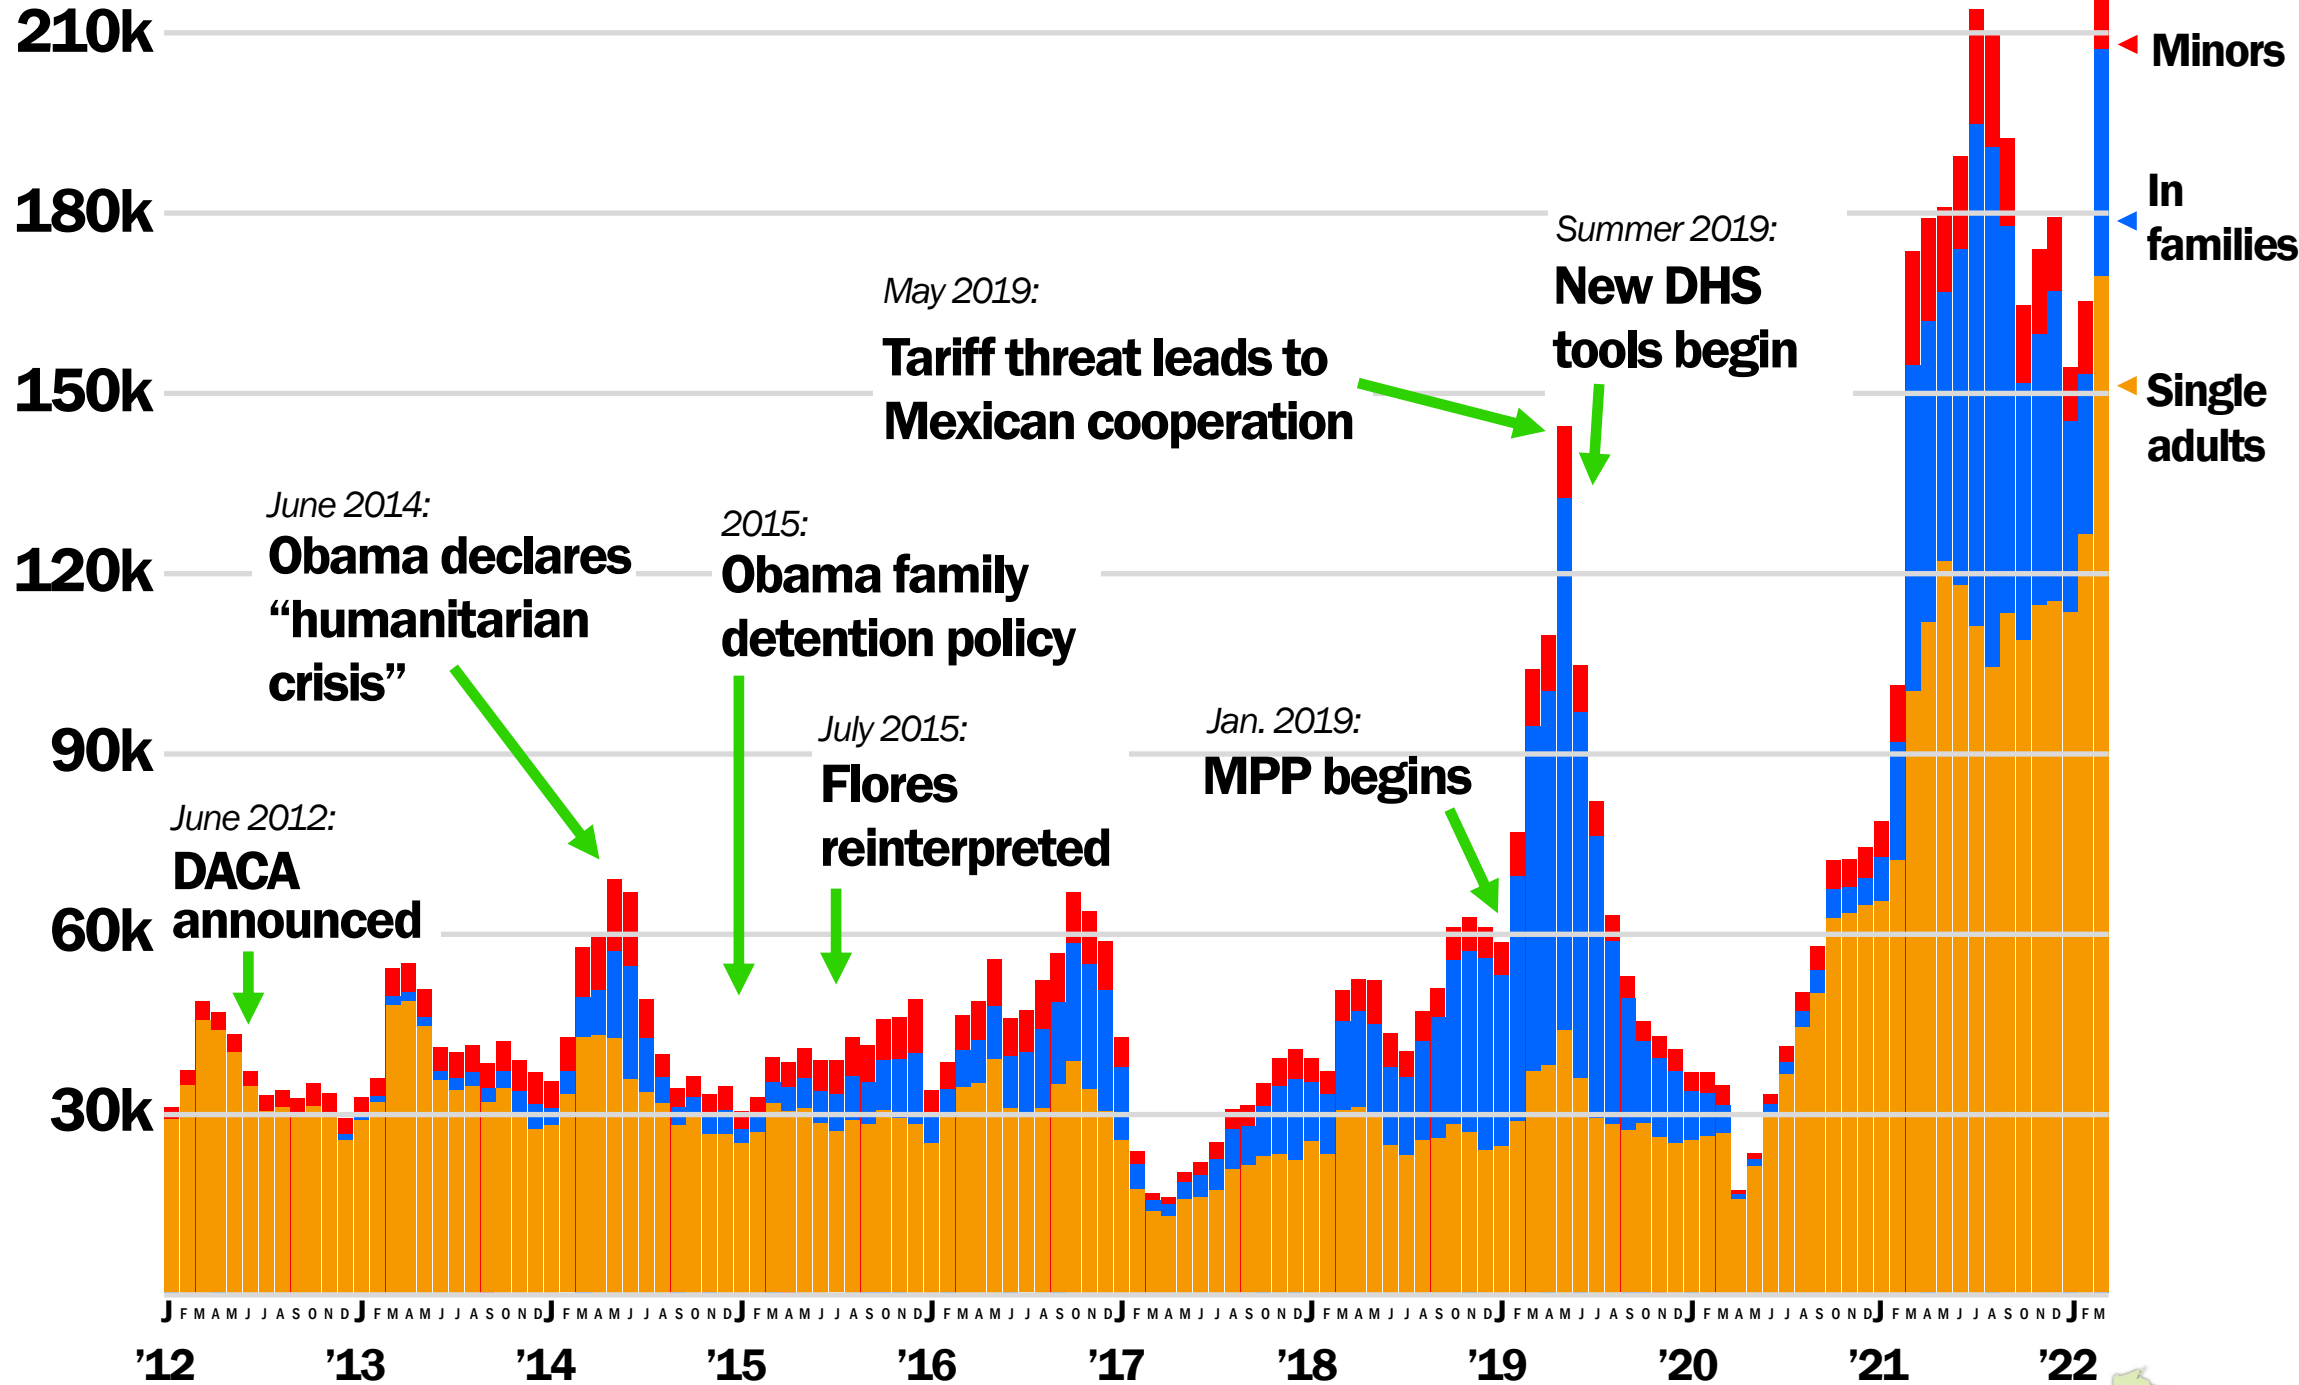

# SW BORDER APPREHENSIONS

MONTHLY TOTALS BY BORDER PATROL AND AT PORTS OF ENTRY

Customs and Border Protection. 2012 figures combine single adults and families.