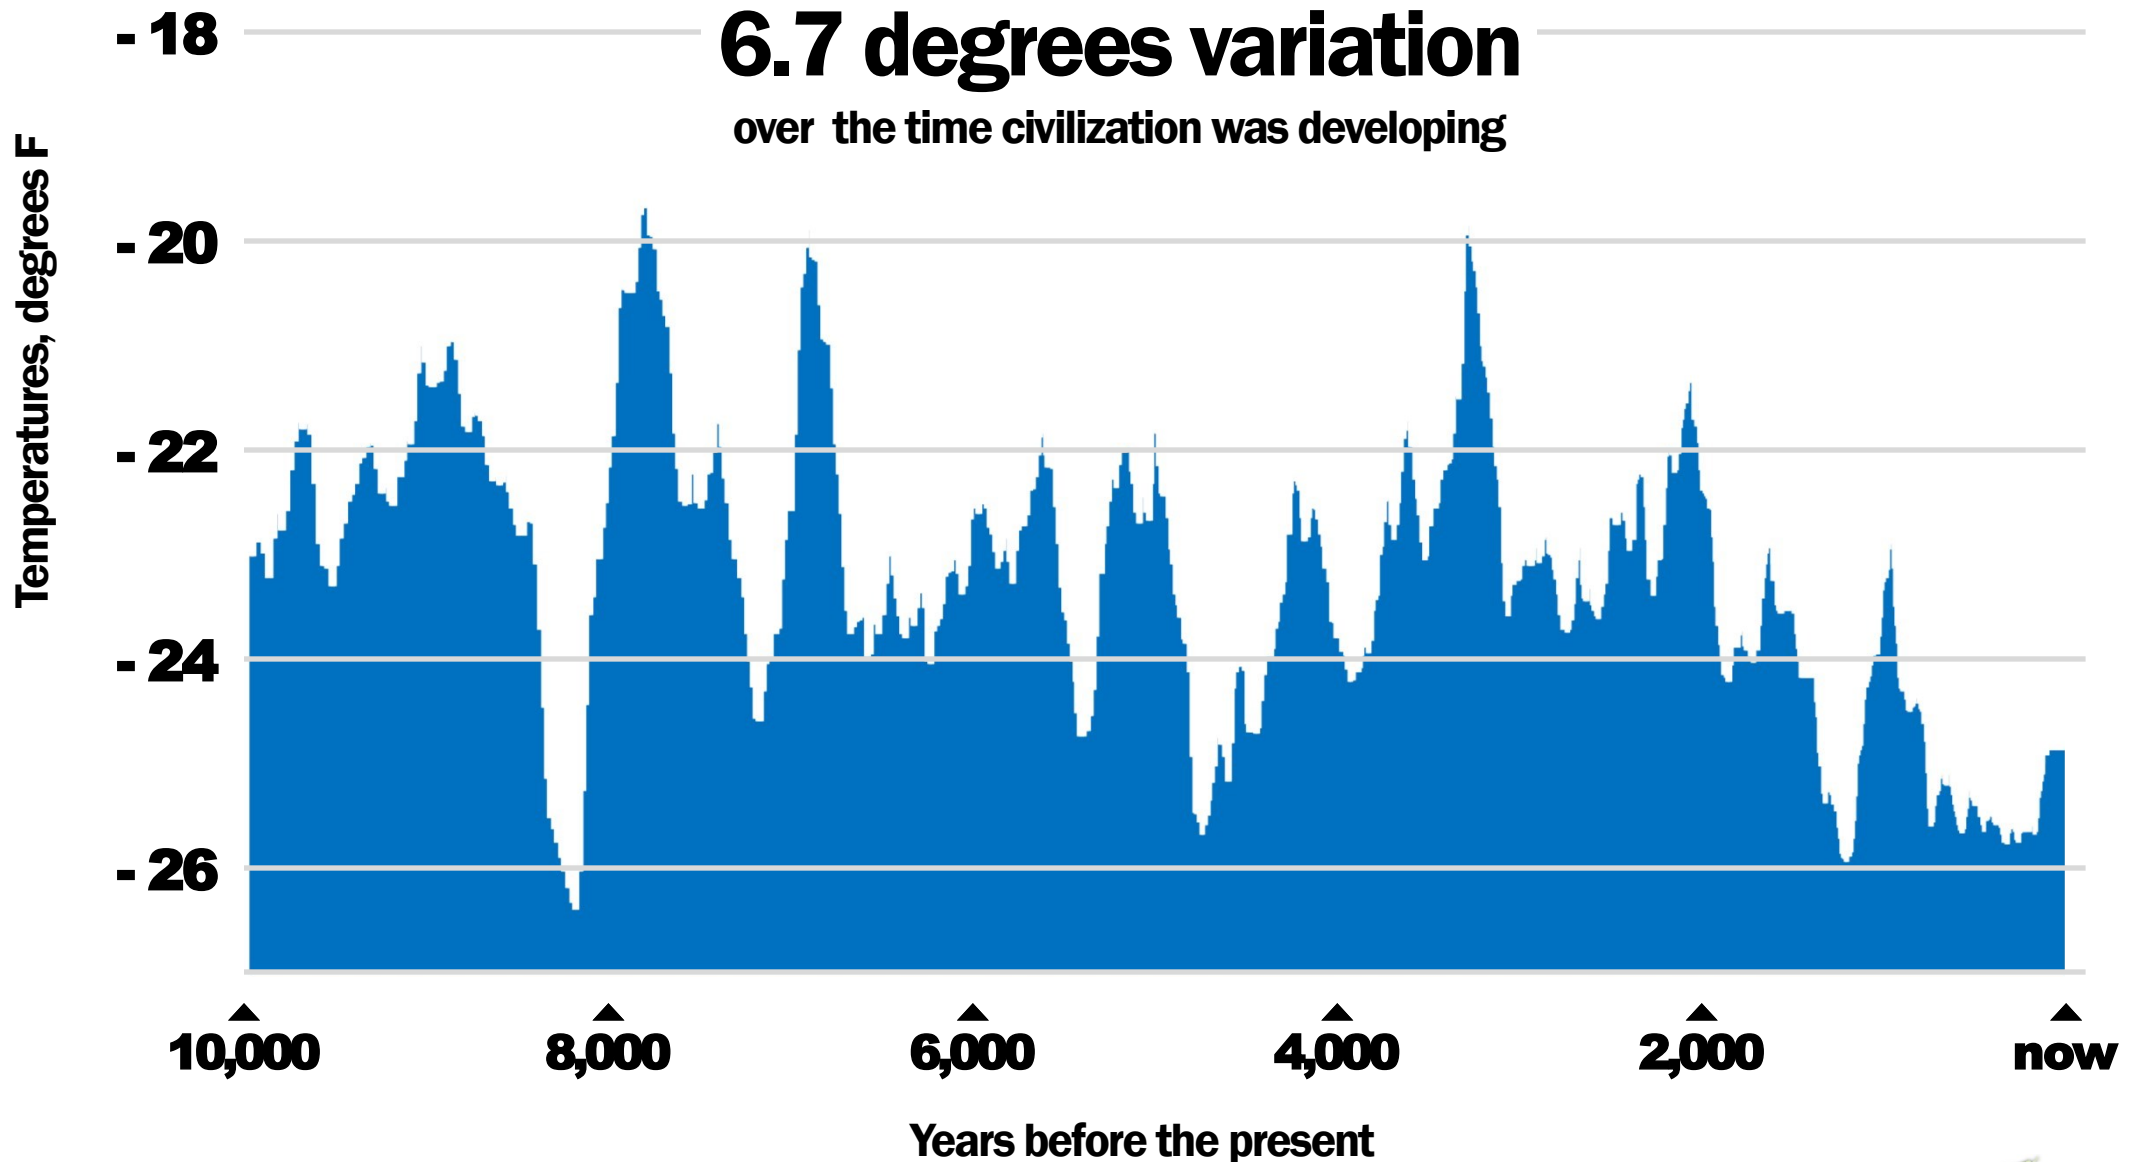

GREENLAND TEMPERATURES

10,000-YEAR HISTORY OF AIR TEMPERATURES, GREENLAND ICE CORE

Alley (2000), from NOAA Paleoclimatology Program