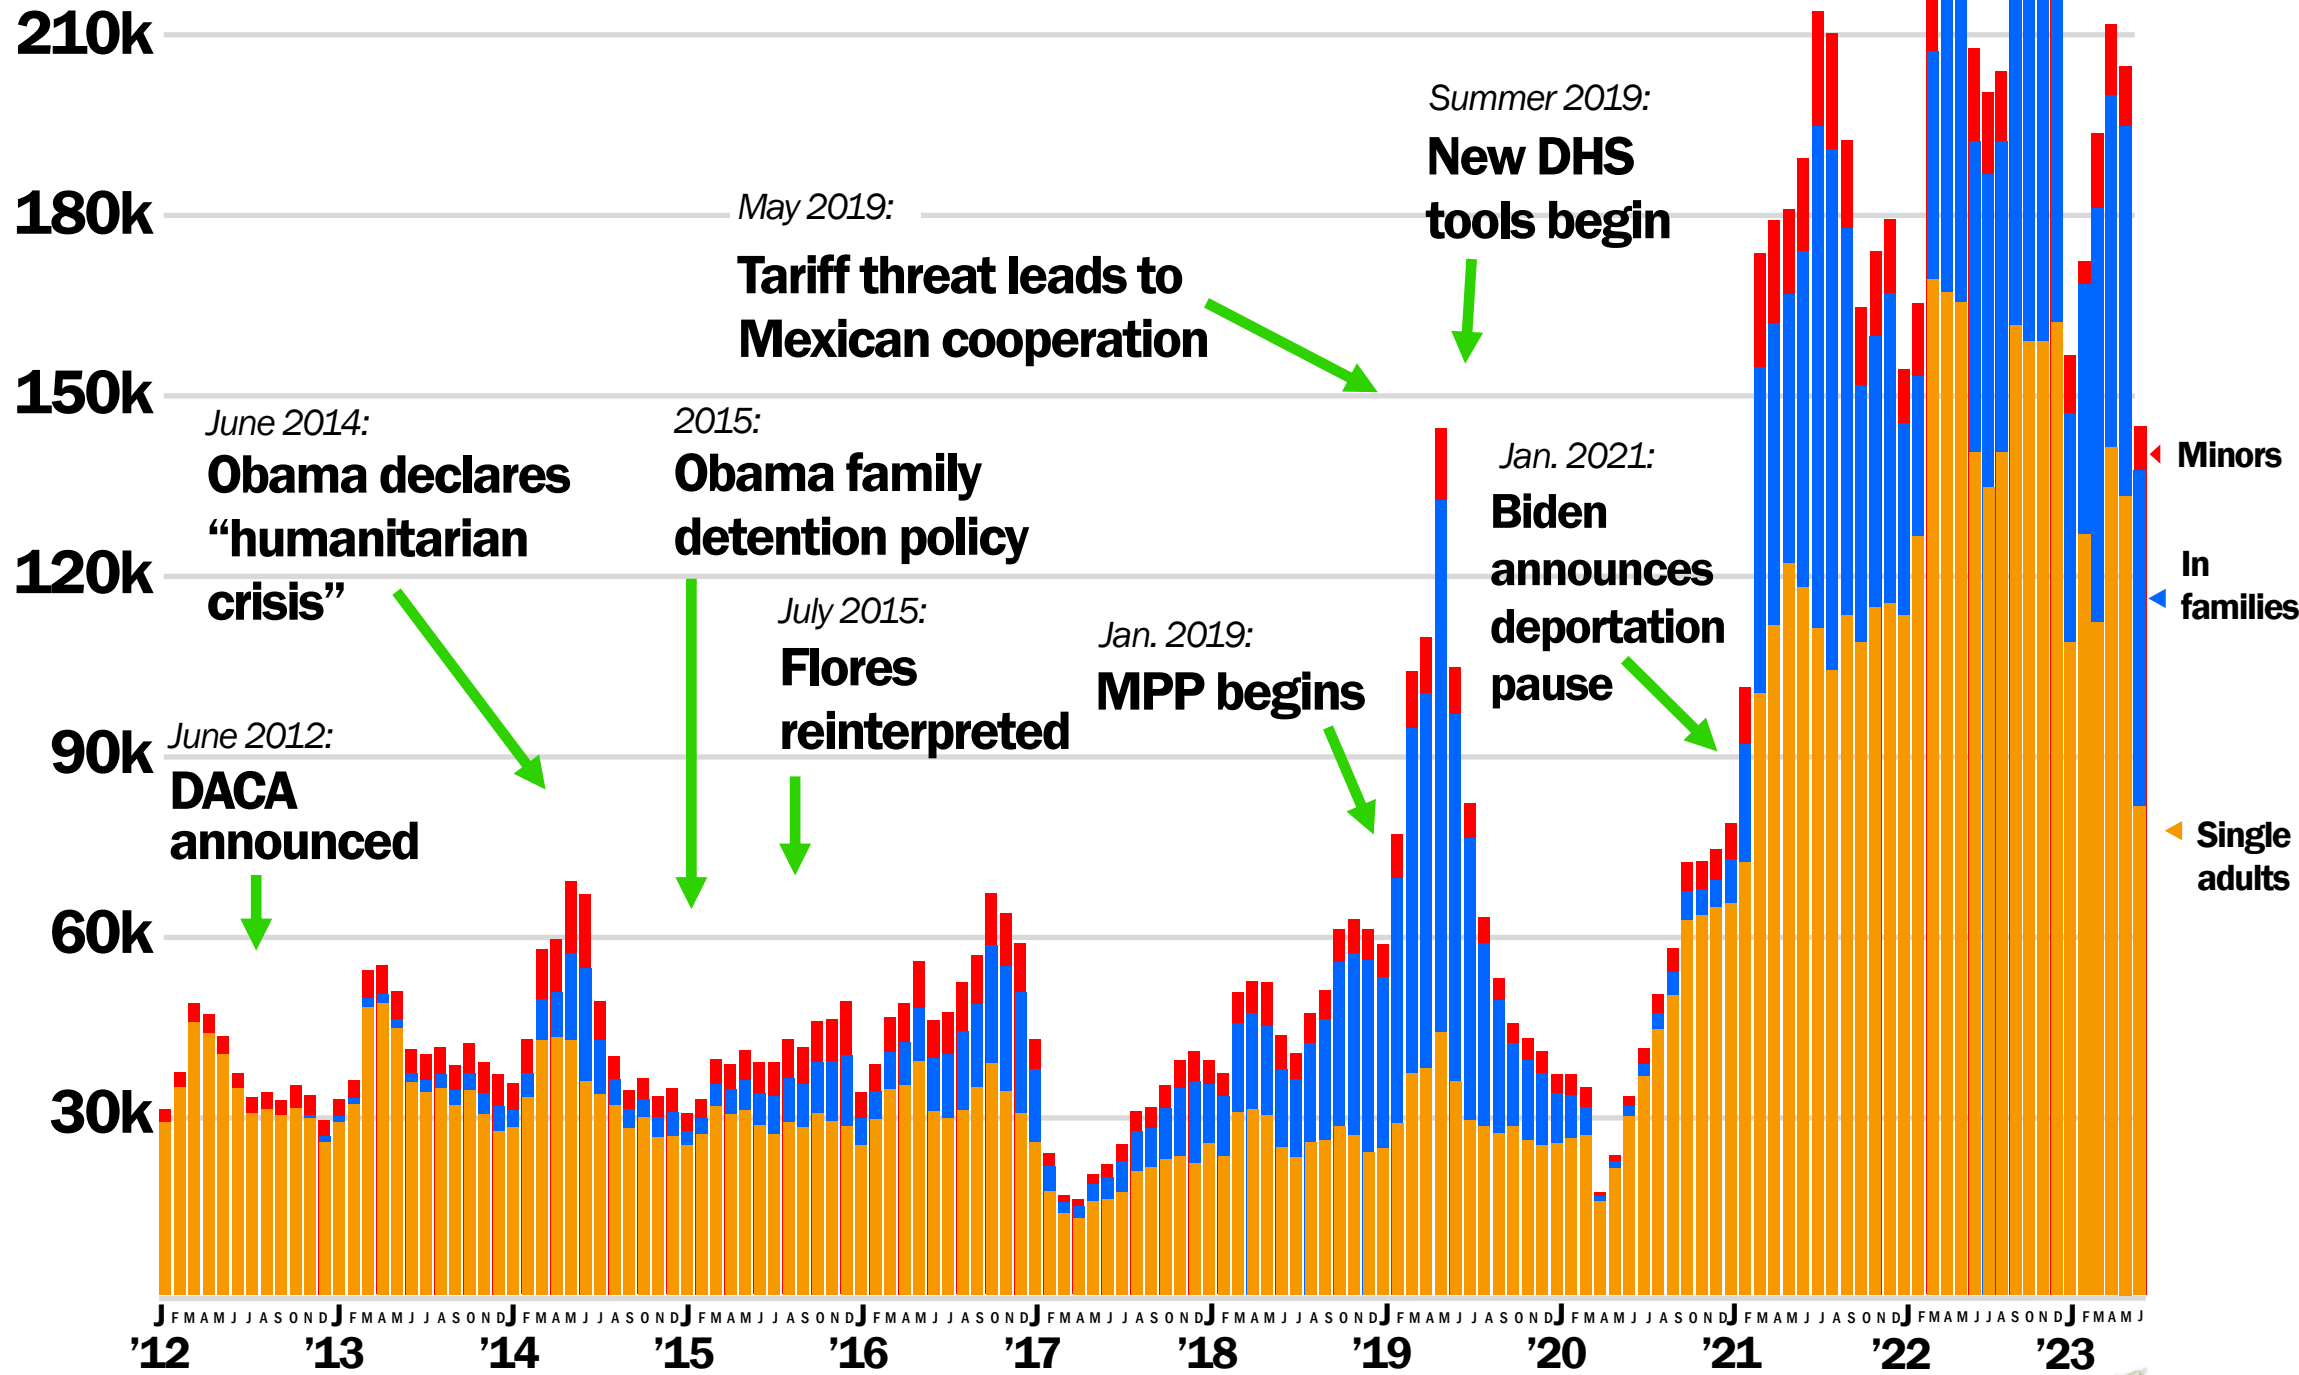

# SW BORDER ENCOUNTERS

MONTHLY TOTALS BY BORDER PATROL AND AT PORTS OF ENTRY

Customs and Border Protection. 2012 figures combine single adults and families.