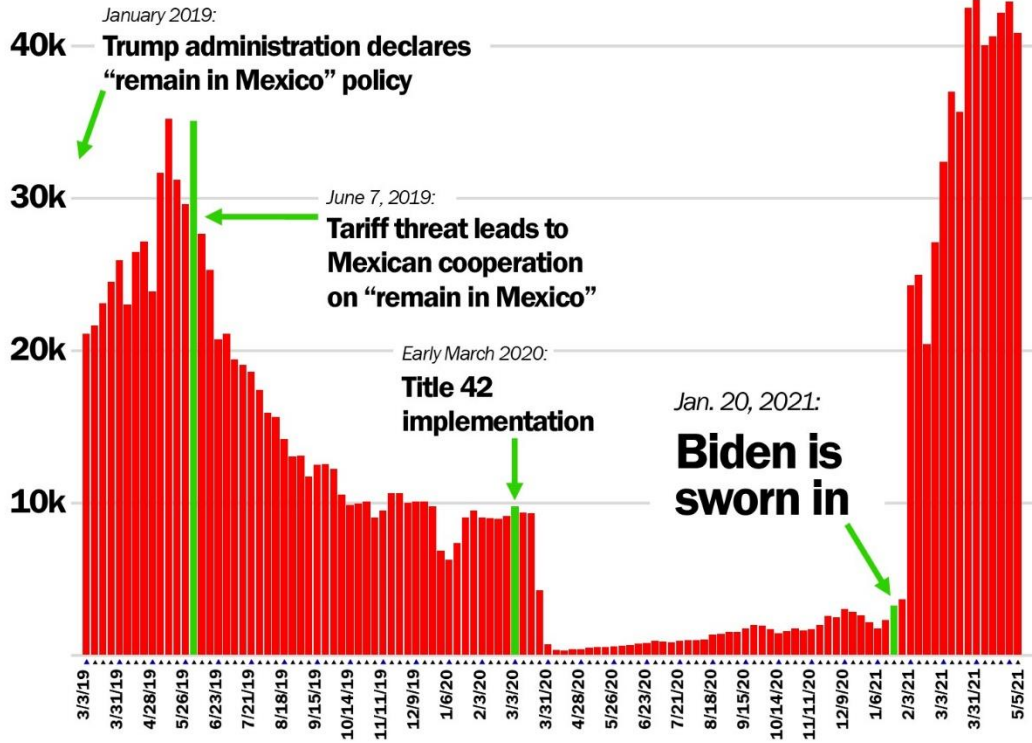

# SW BORDER APPREHENSIONS

TOTAL BY WEEK: BORDER PATROL AND OFFICE OF FIELD OPERATIONS

Customs and Border Protection.