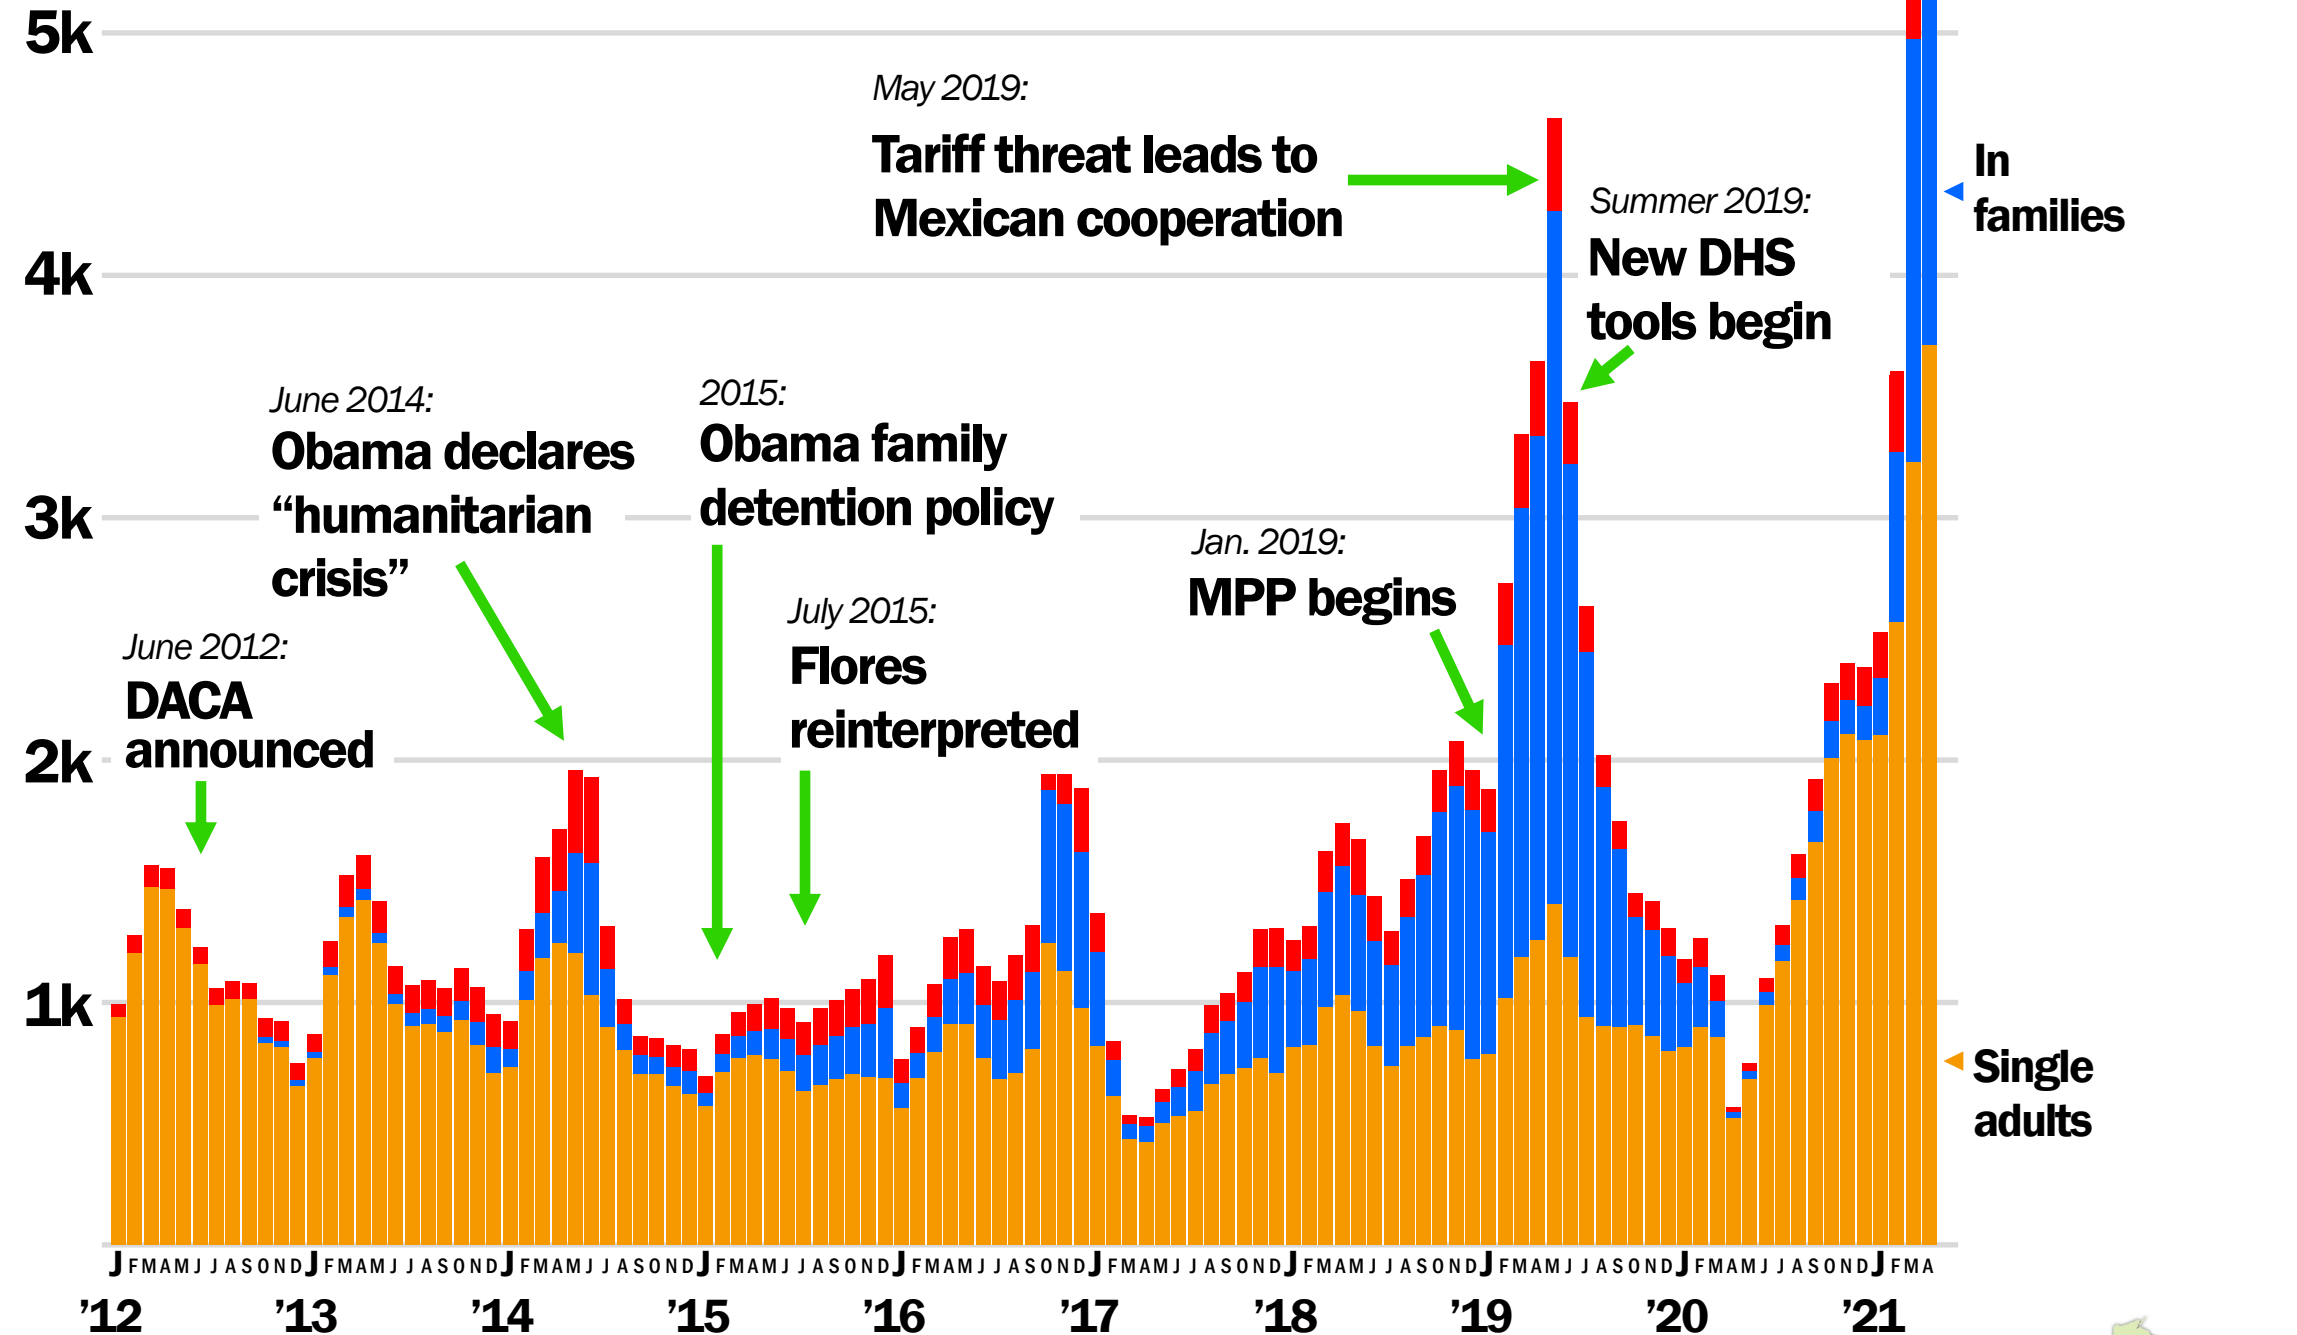

SW BORDER APPREHENSIONS

DAILY AVERAGE BY MONTH

Customs and Border Protection. 2012 figures combine single adults and families.